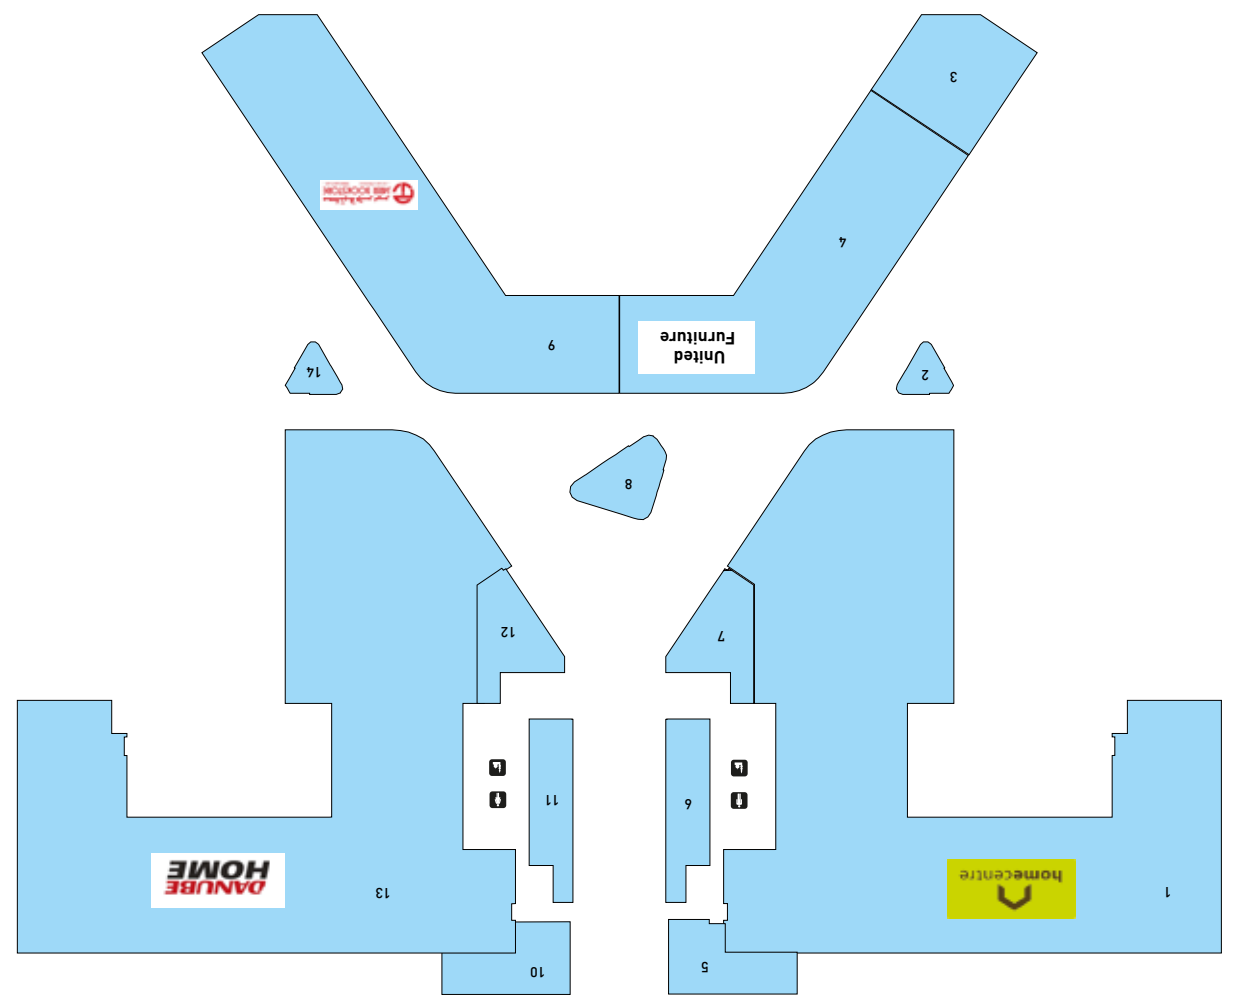

1 Men's Washroom 2 Women's Washroom 3 Prayer Room

RETAIL PARK