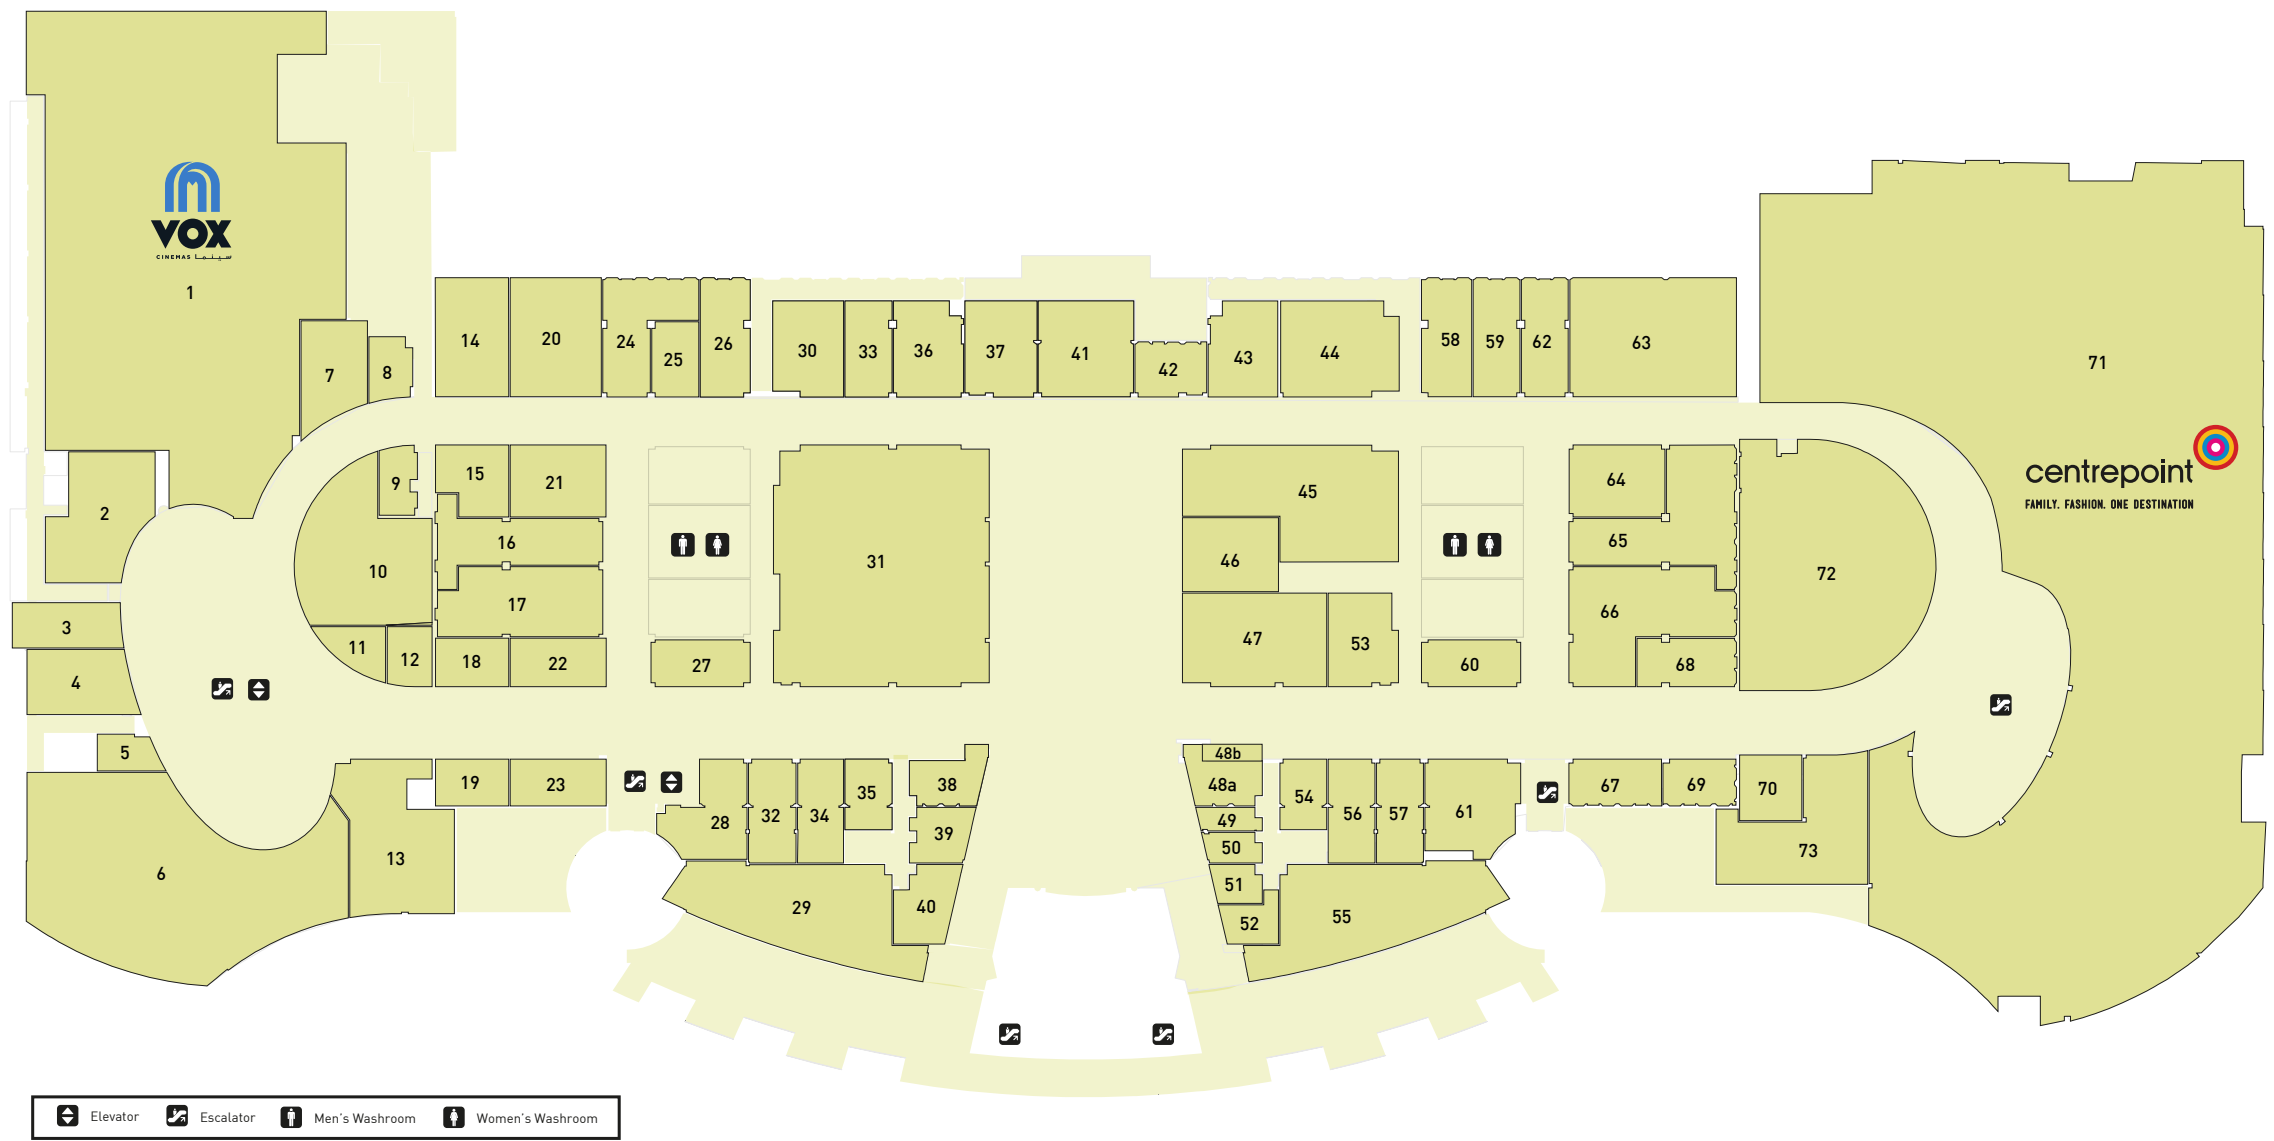

FIRST FLOOR