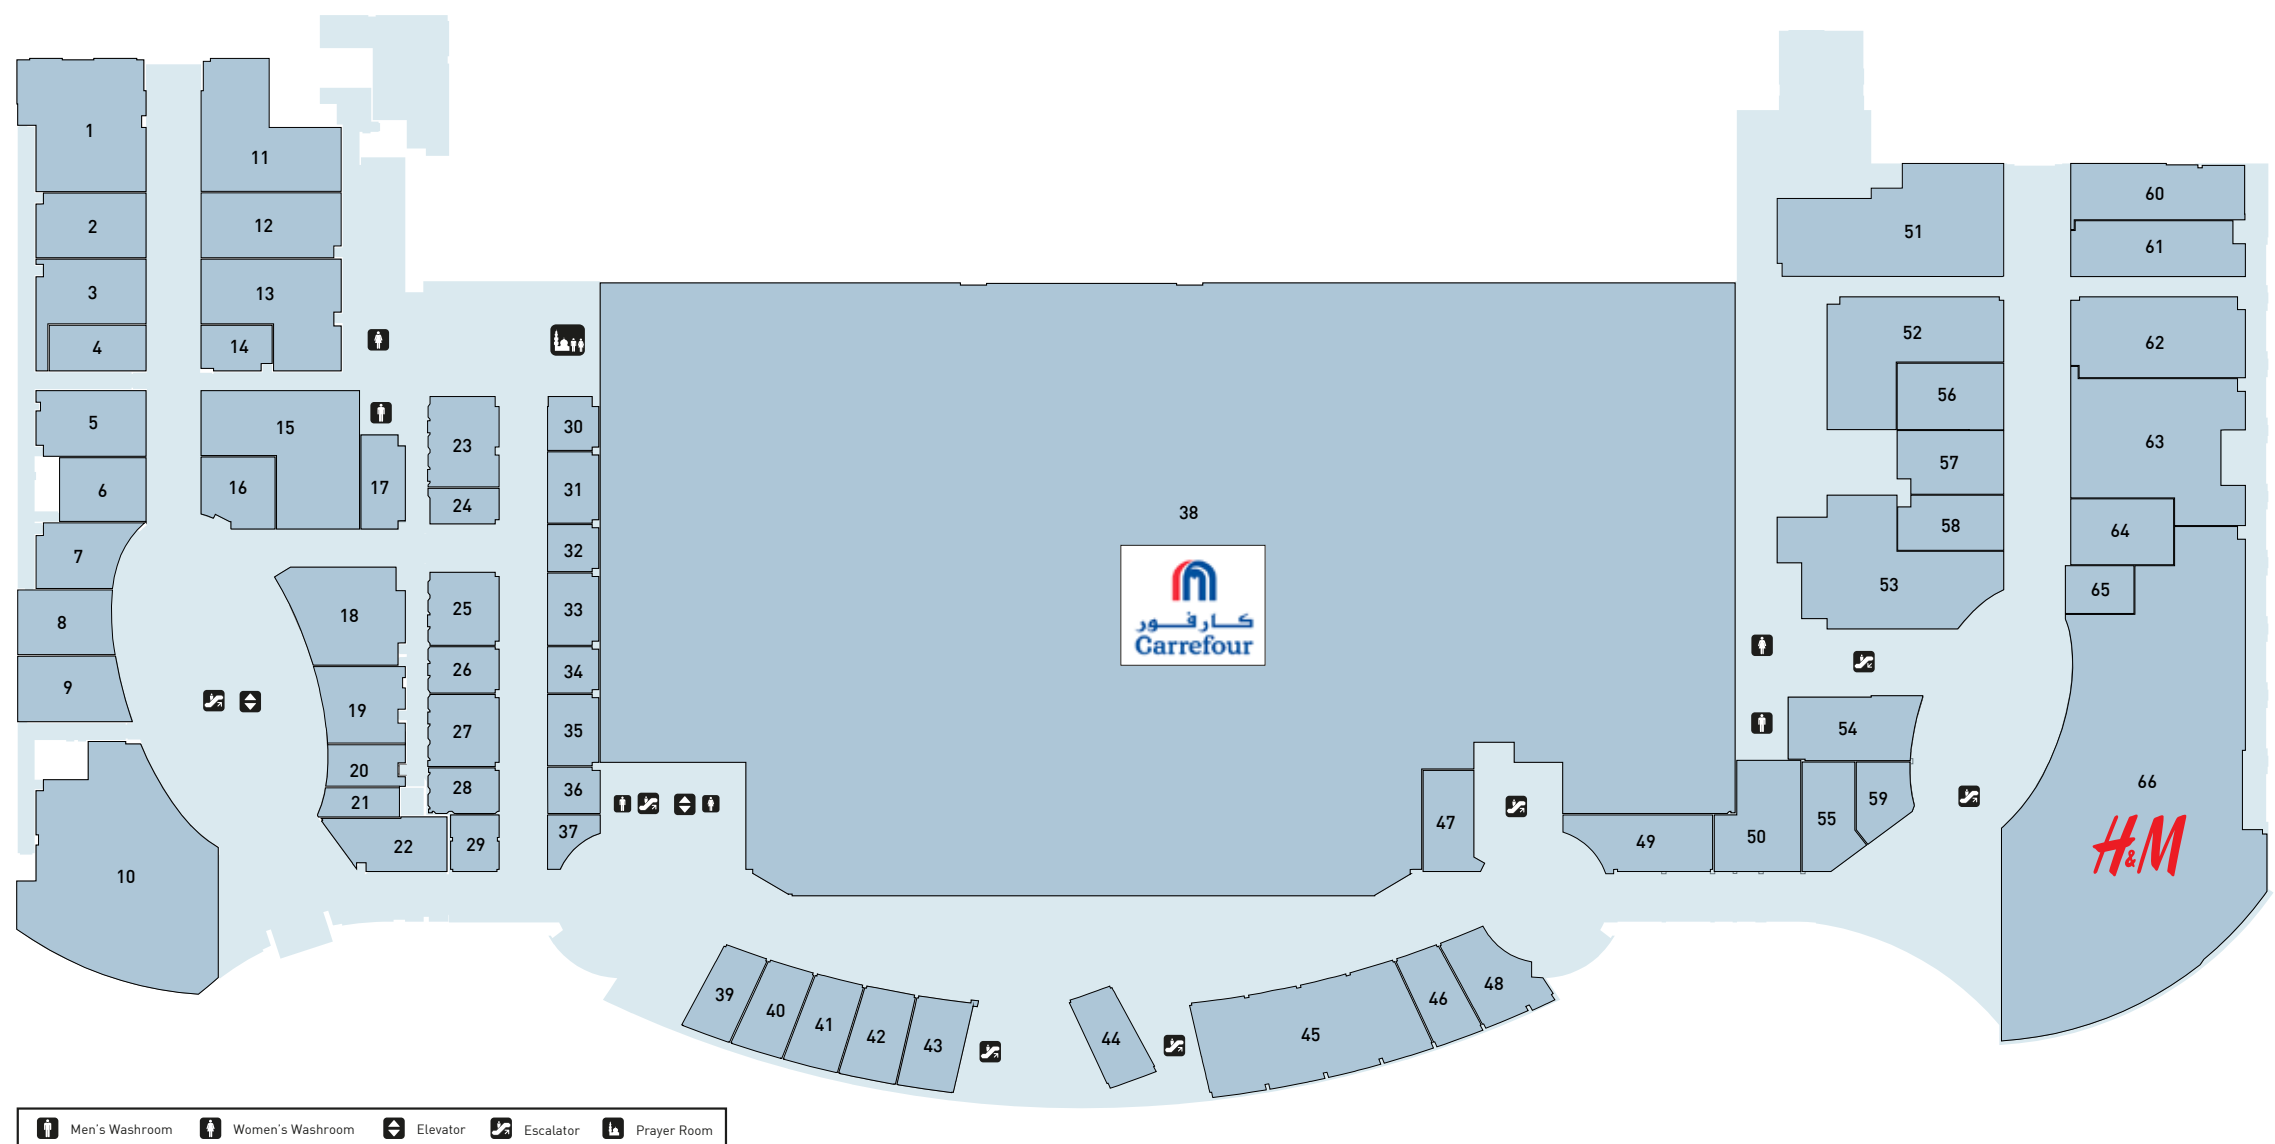

GROUND FLOOR