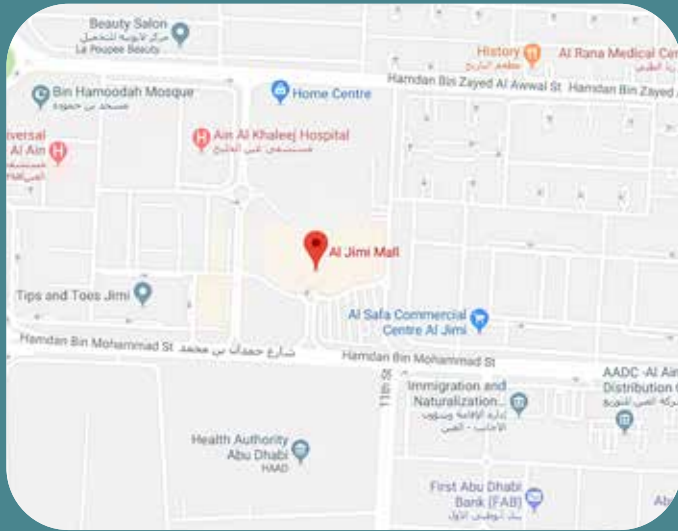

LOCATION MAP

GENERAL SERVICES

Wheelchairs

Bank ATMs

Gift Card

Lost and Found Facility

Currency Exchange Service

Dedicated Taxi Drop-off and Pick-up Area

Baby's Changing Room

Prayer Rooms (Male & Female)

24 Hours On-site Security

Electric Car Charges

Valet Parking

Car Wash Service

Glue Area