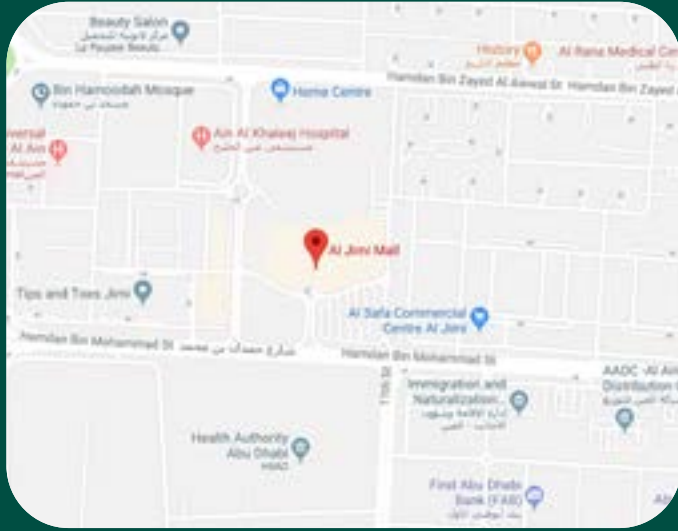

#### WATCHES & JEWELLERY

5	Damas Jewellery	037633570	Ground
6	Jawhara	037801744	Ground
8	Rivoli	037630661	Ground
07	Omega	03763 0661	Ground

FIRST GROUND LEVEL RETAIL PARK LG

## LOCATION MAP